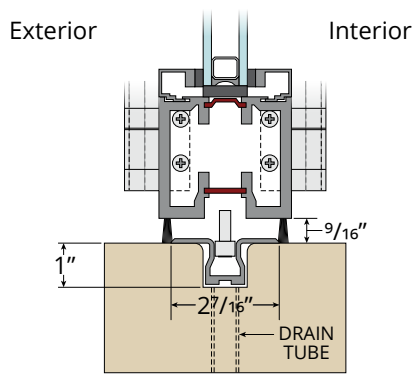

SI3000 G3 Folding Glass Wall – Water Performance

TOP LOAD ONLY – OUTFOLD

Surface Mount ADA Sill
Limited/no water performance

ADA Recessed Flush Hat Sill
Limited/no water performance

Recessed Flush Hat Sill
Limited/no water performance

Surface Mount Sill
Limited/no water performance

Thermal Surface Mount ADA Sill
Limited/no water performance

SI3000 G3 Folding Glass Wall – Water Performance

TOP OR BOTTOM LOAD – OUTFOLD