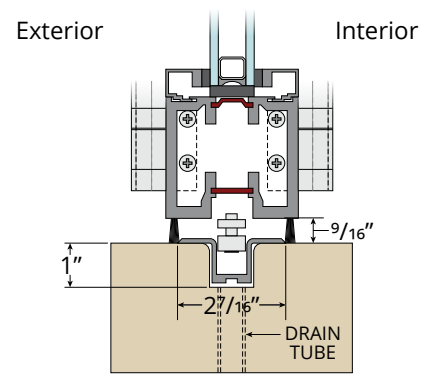

SI3000 G3 Folding Glass Wall – Water Performance

TOP LOAD ONLY – OUTFOLD

Surface Mount ADA Sill
Limited/no water performance

ADA Recessed Flush Hat Sill
Limited/no water performance

Recessed Flush Hat Sill
Limited/no water performance

Surface Mount Sill
Limited/no water performance

Thermal Surface Mount ADA Sill
Limited/no water performance

SI3000 G3 Folding Glass Wall – Water Performance

TOP OR BOTTOM LOAD – OUTFOLD