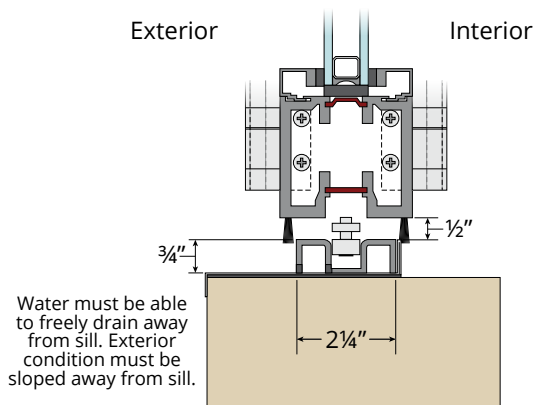

SI3000 G3 Folding Glass Wall – Water Performance

TOP LOAD ONLY – OUTFOLD

Surface Mount ADA Sill
Limited/no water performance

ADA Recessed Flush Hat Sill
Limited/no water performance

Recessed Flush Hat Sill
Limited/no water performance

Surface Mount Sill
Limited/no water performance

Thermal Surface Mount ADA Sill
Limited/no water performance

SI3000 G3 Folding Glass Wall – Water Performance

TOP OR BOTTOM LOAD – OUTFOLD