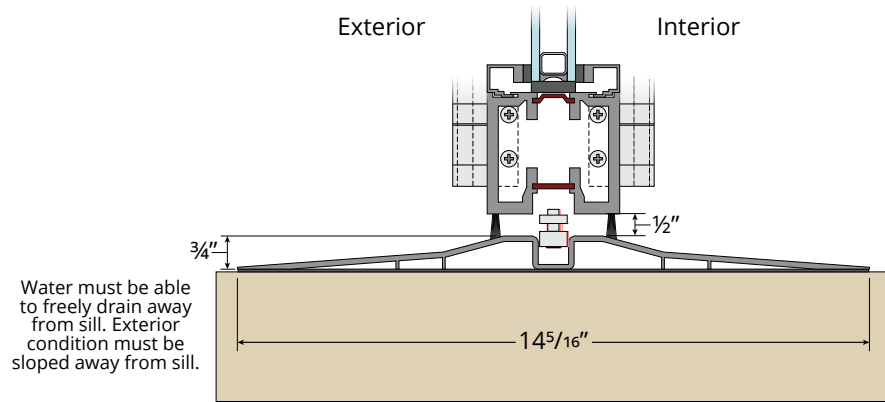

SI3000 G3 Folding Glass Wall – Water Performance

TOP LOAD ONLY – OUTFOLD

Surface Mount ADA Sill
Limited/no water performance

ADA Recessed Flush Hat Sill
Limited/no water performance

Recessed Flush Hat Sill
Limited/no water performance

Surface Mount Sill
Limited/no water performance

Thermal Surface Mount ADA Sill
Limited/no water performance

SI3000 G3 Folding Glass Wall – Water Performance

TOP OR BOTTOM LOAD – OUTFOLD