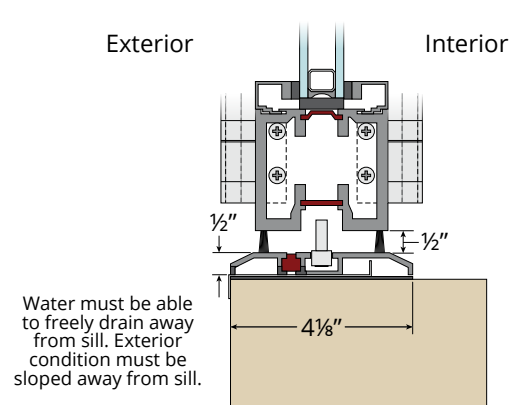

SI3000 G3 Folding Glass Wall – Water Performance

TOP LOAD ONLY – OUTFOLD

Surface Mount ADA Sill
Limited/no water performance

ADA Recessed Flush Hat Sill
Limited/no water performance

Recessed Flush Hat Sill
Limited/no water performance

Surface Mount Sill
Limited/no water performance

Thermal Surface Mount ADA Sill
Limited/no water performance

SI3000 G3 Folding Glass Wall – Water Performance

TOP OR BOTTOM LOAD – OUTFOLD